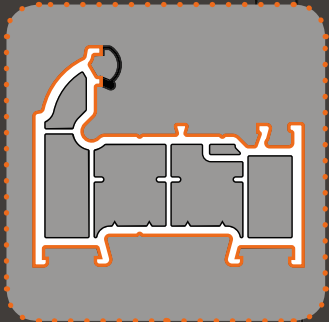

Technical information

For Liniar casement windows

Casement Window

Vertical Cross Section - Outward opening, internally beaded*

Optional sculptured profile

Optional large frame

Optional glazing filippet

Sash next to sash

Optional large frame

* externally beaded options are also available and feature the same sightlines

Casement Window

- Sculptured and chamfered suites
- 28mm double and 36mm/40mm triple glazing
- 4 chambered multi-wall profiles
- U-values from 1.2 (DGU) and 0.9 (TGU)
- Patented co-ex gasket

Product	Dim. C₂
85, 150, 165, 180 cills LSL085, LSL150, LCL165, LSL180	30mm

Replace notation with (S) for sculptured suite and (C) for chamfered suite.

Liniar specification guide

The Liniar Specification Guide is an A4-size, 234-page, full colour guide to specifying energy efficient PVCu windows and doors.