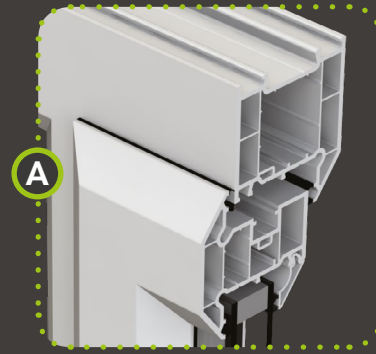

Technical information

For Liniar casement windows

Casement Window

Vertical Cross Section - Outward opening, internally beaded*

Optional sculptured profile

Optional large frame

Optional glazing filippet

Sash next to sash

Optional large frame

* externally beaded options are also available and feature the same sightlines

Casement Window

- Sculptured and chamfered suites
- 28mm double and 36mm/40mm triple glazing
- 4 chambered multi-wall profiles
- U-values from 1.2 (DGU) and 0.9 (TGU)
- Patented co-ex gasket