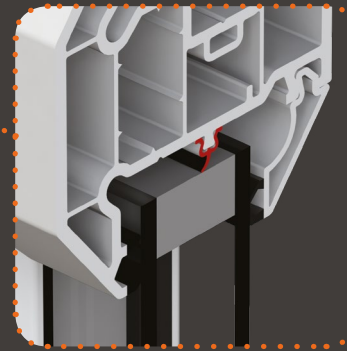

Technical information

For Liniar casement windows

Casement Window

Vertical Cross Section - Outward opening, internally beaded*

Optional sculptured profile

Optional large frame

Optional glazing filippet

Sash next to sash

Optional large frame

* externally beaded options are also available and feature the same sightlines

Casement Window

- Sculptured and chamfered suites
- 28mm double and 36mm/40mm triple glazing
- 4 chambered multi-wall profiles
- U-values from 1.2 (DGU) and 0.9 (TGU)
- Patented co-ex gasket