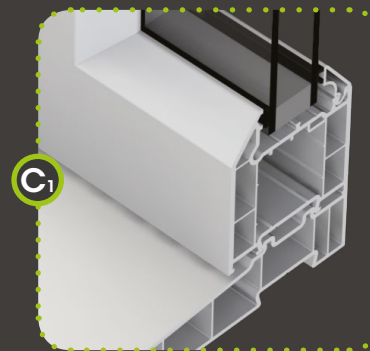

Technical information

For Liniar casement windows

Casement Window

Vertical Cross Section - Outward opening, internally beaded*

Optional sculptured profile

Optional large frame

Optional glazing filippet

Sash next to sash

Optional large frame

* externally beaded options are also available and feature the same sightlines

Casement Window

- Sculptured and chamfered suites
- 28mm double and 36mm/40mm triple glazing
- 4 chambered multi-wall profiles
- U-values from 1.2 (DGU) and 0.9 (TGU)
- Patented co-ex gasket