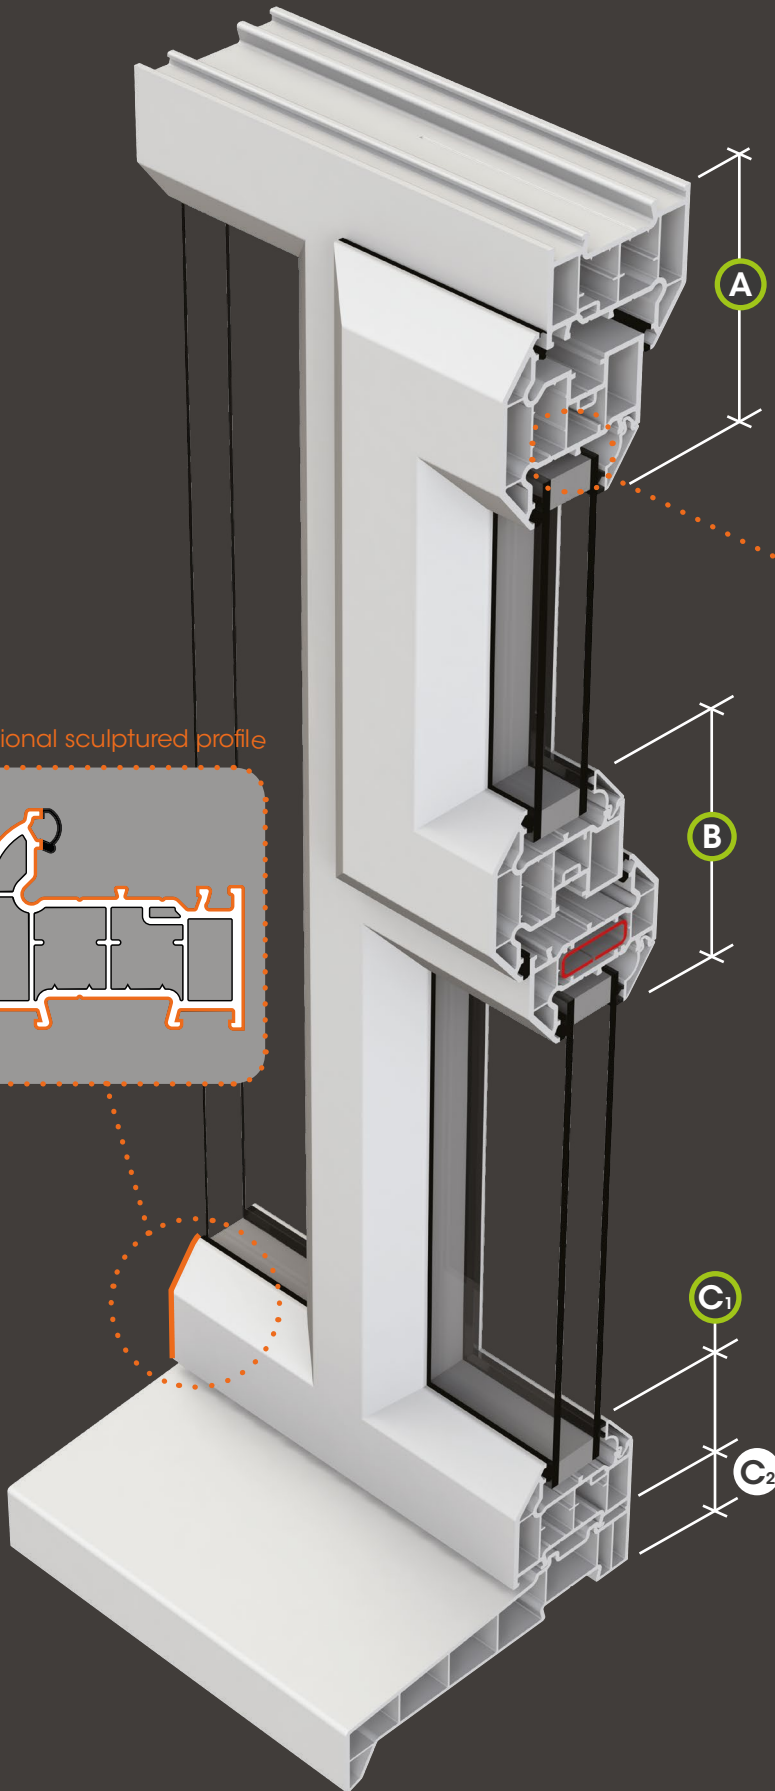

Technical information

For Liniar casement windows

Casement Window

Vertical Cross Section - Outward opening, internally beaded*

Optional sculptured profile

Optional large frame

Optional glazing filippet

Sash next to sash

Optional large frame

* externally beaded options are also available and feature the same sightlines

Casement Window

- Sculptured and chamfered suites
- 28mm double and 36mm/40mm triple glazing
- 4 chambered multi-wall profiles
- U-values from 1.2 (DGU) and 0.9 (TGU)
- Patented co-ex gasket

Product	Dim. C₂
85, 150, 165, 180 cills LSL085, LSL150, LCL165, LSL180	30mm

Replace notation with (S) for sculptured suite and (C) for chamfered suite.

Liniar specification guide

The Liniar Specification Guide is an A4-size, 234-page, full colour guide to specifying energy efficient PVCu windows and doors.