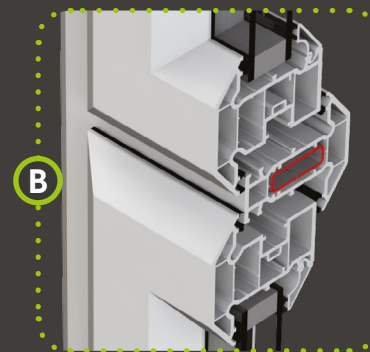

Technical information

For Liniar casement windows

Casement Window

Vertical Cross Section - Outward opening, internally beaded*

Optional sculptured profile

Optional large frame

Optional glazing filippet

Sash next to sash

Optional large frame

* externally beaded options are also available and feature the same sightlines

Casement Window

- Sculptured and chamfered suites
- 28mm double and 36mm/40mm triple glazing
- 4 chambered multi-wall profiles
- U-values from 1.2 (DGU) and 0.9 (TGU)
- Patented co-ex gasket